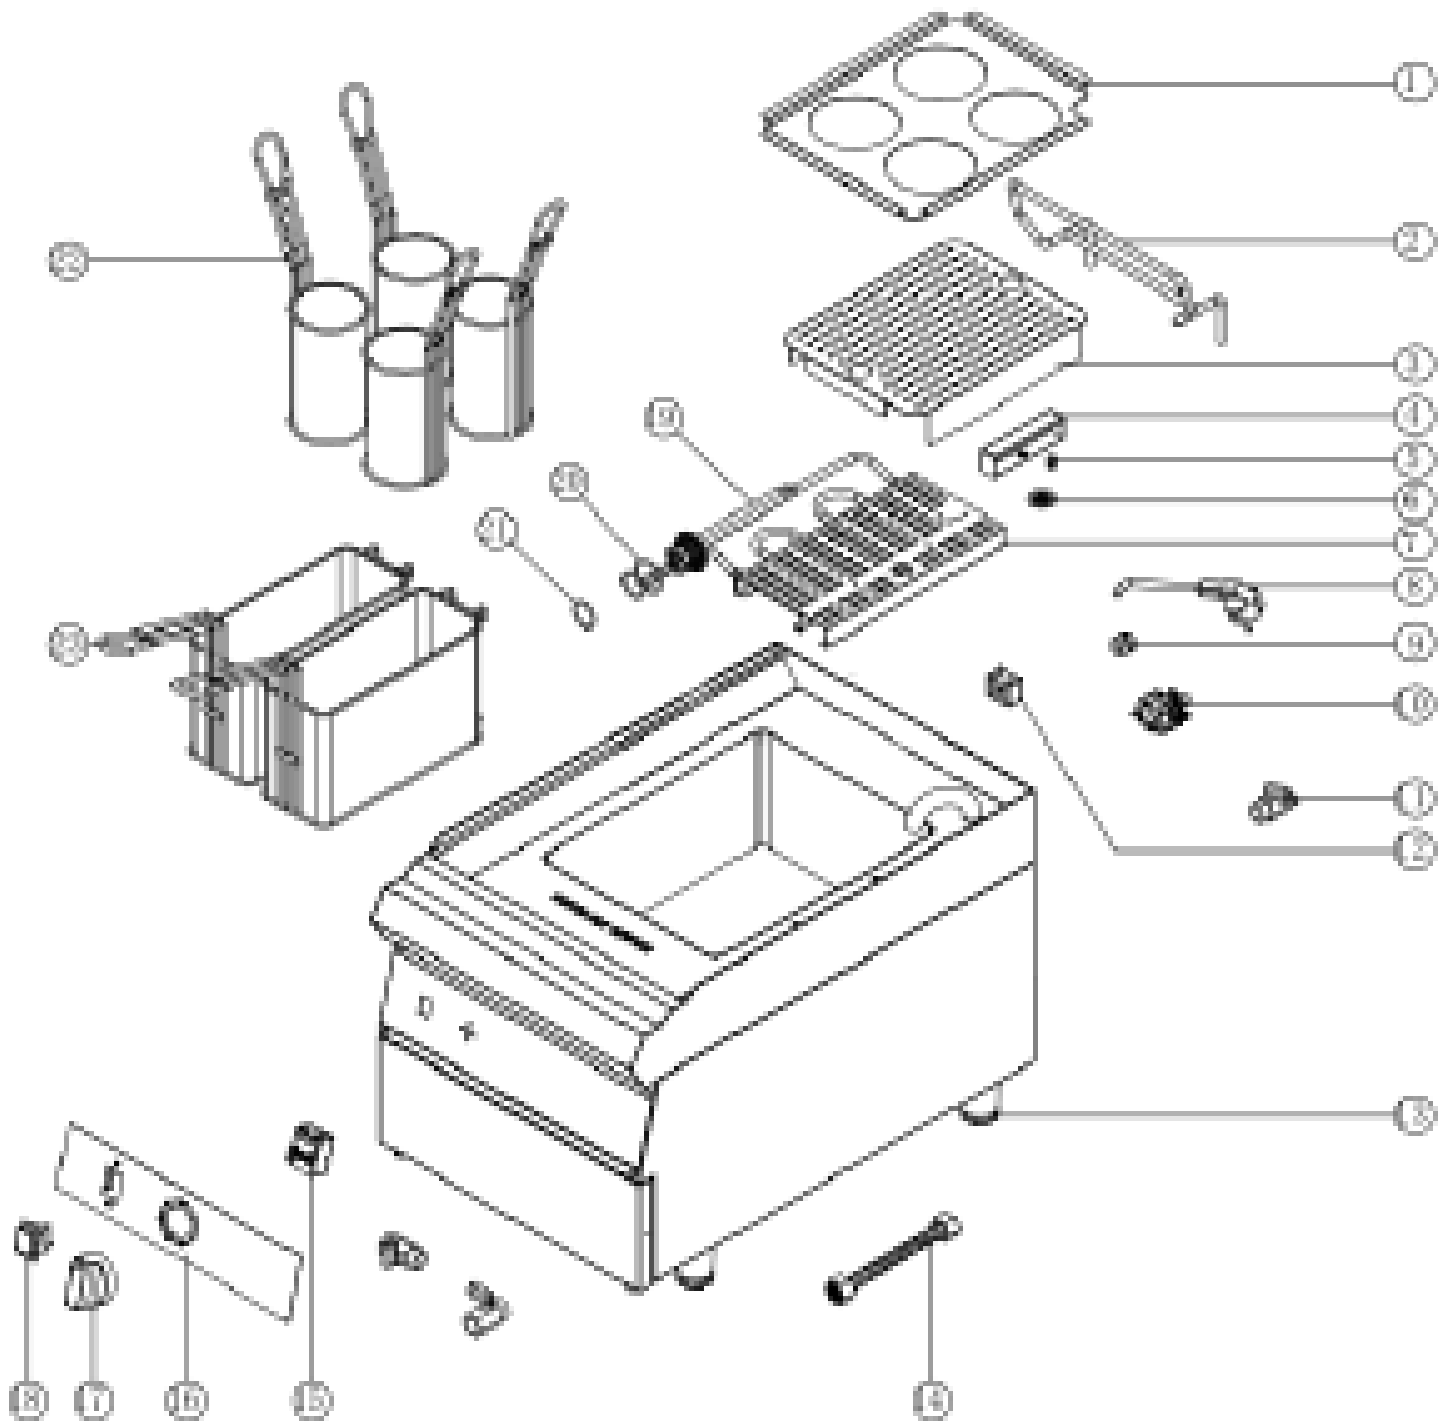

Parts Breakdown

Model CE-CN-0004-N 47503

Parts Breakdown

Model CE-CN-0004-N 47503

Item No.	Description	Position	Item No.	Description	Position	Item No.	Description	Position
AO236	Lid for 47503	1	AN785	Power Cord for 47503	9	AO249	Knob for 47503	17
AO237	Hanger for Basket for 47503	2	AO243	Temperature Limiter for 47503	10	AO250	Power Switch for 47503	18
AO238	Filter for 47503	3	AO244	Out Valve for 47503	11	AO251	Heating Element for 47503	19
AO239	Side Filter for 47503	4	AN786	Terminal for 47503	12	AO252	O-Ring for 47503	20
AO240	Screw for 47503	5	AN787	Feet for 47503	13	AO253	O-Ring for 47503	21
AO241	Bottom Drain with Screw for 47503	6	AO246	Aqueduct for 47503	14	AO254	Round Basket for 47503	22
AO242	Heating Element Cover for 47503	7	AO247	Thermostat for 47503	15	AO255	Square Basket for 47503	23
AN784	Power Cord for 47503	8	AO248	Control Panel for 47503	16			